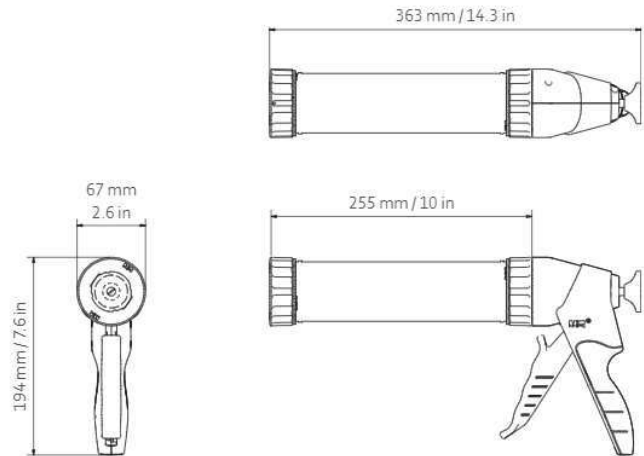

**THE H3 PS 1-COMPONENT MANUAL DISPENSER'S TRANSPARENT BARREL IS SUITABLE FOR BOTH CARTRIDGE AND SACHET, WHILE THE CLICK ON/OFF PISTON MAKES EASY CONVERSION GIVING YOU COMPLETE FLEXIBILITY.**

**SPECIFICATIONS**

- Lightweight: 0.7 kg / 1.54 lbs
- Barrel Length: 255 mm / 10 in
- Maximum Thrust: 2.5 kN (stroke 6.5 mm)
- Handle Material: Reinforced Nylon
- Barrel Material: Transparent Plastic
- Cartridge Capacity: 310 mL
- Sachet Capacity: 400 mL
- Mechanical Advantage Ratio: (18:1)
- Standard Color: Black/Grey
- Customized versions on demand

**DIMENSIONS**

Part number	Article number	Packaging
DM1K 400-cm-r18-201	151741	1 per box, 10 per master carton

**MATCHING MIXPAC™ CARTRIDGES**

Peeler Cartridge

**COMPATIBLE CARTRIDGES AND SACHETS**

Plastic Cartridge  
310 mL HPDE/PP/PA

	mm	inch
l	216.0	8.5
a	Ø 48.2	Ø 1.8

Sachet  
400 mL

	mm	inch
l	258.0	10.16
a	Ø 50.0	Ø 1.97

Plastic Cartridge  
150 mL 1:1, 2:1, 10:1 PP

	mm	inch
l	117	4.6
a	Ø 50.0	Ø 1.9
1:1 b	Ø 32.0	Ø 1.2
2:1 b	Ø 26.0	Ø 1.0
10:1 b	Ø 14.3	Ø 0.5